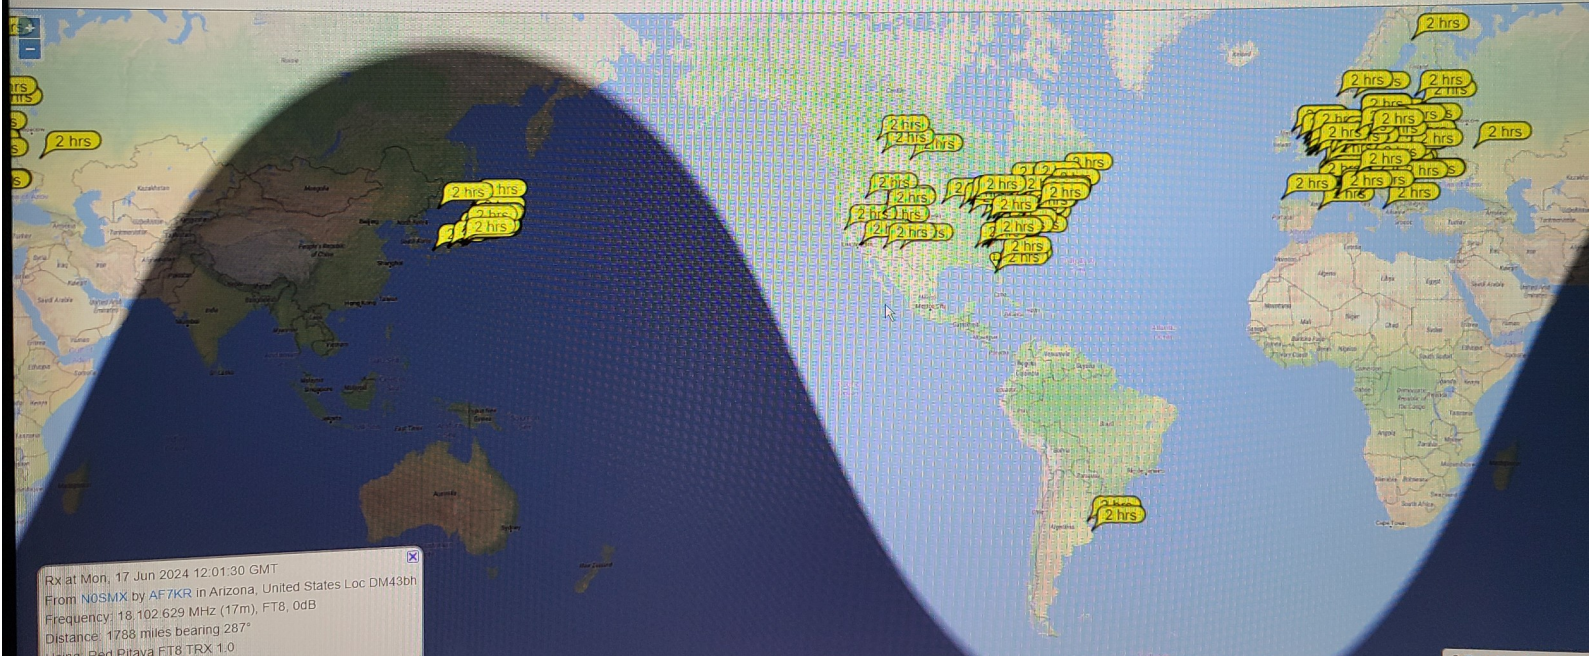

DX cluster / DX spots - dxwatcher | SKCC Sked Page | Display Reception Reports | Ham Call Net Amateur Radio Ph... | Metropolis

https://pskreporterinfo/pskmap

On 17m show signals sent/rcvd by the callsign n0smx using FT8 over the last 3 hours Get Display options Permalink

Monitoring N0SMX (last heard 2 hrs ago). Automatic refresh in 5 minutes. 214 reception reports for N0SMX are shown as times (show logbook)

There are 1147 active FT8 monitors: 1129 on 17m, 254 on 15m, 235 on 20m, 199 on 12m, 190 on 10m, 161 on 40m, 159 on 30m, 91 on 6m, 39 on 80m, 12 on 2m, 11 on 60m, 11 on 150m, 4 on 11m, 3 on 600m, 2 on 4m, 1 on 2200m, 1 on 70cm, 1 on 2.4Ghz. Show all on all