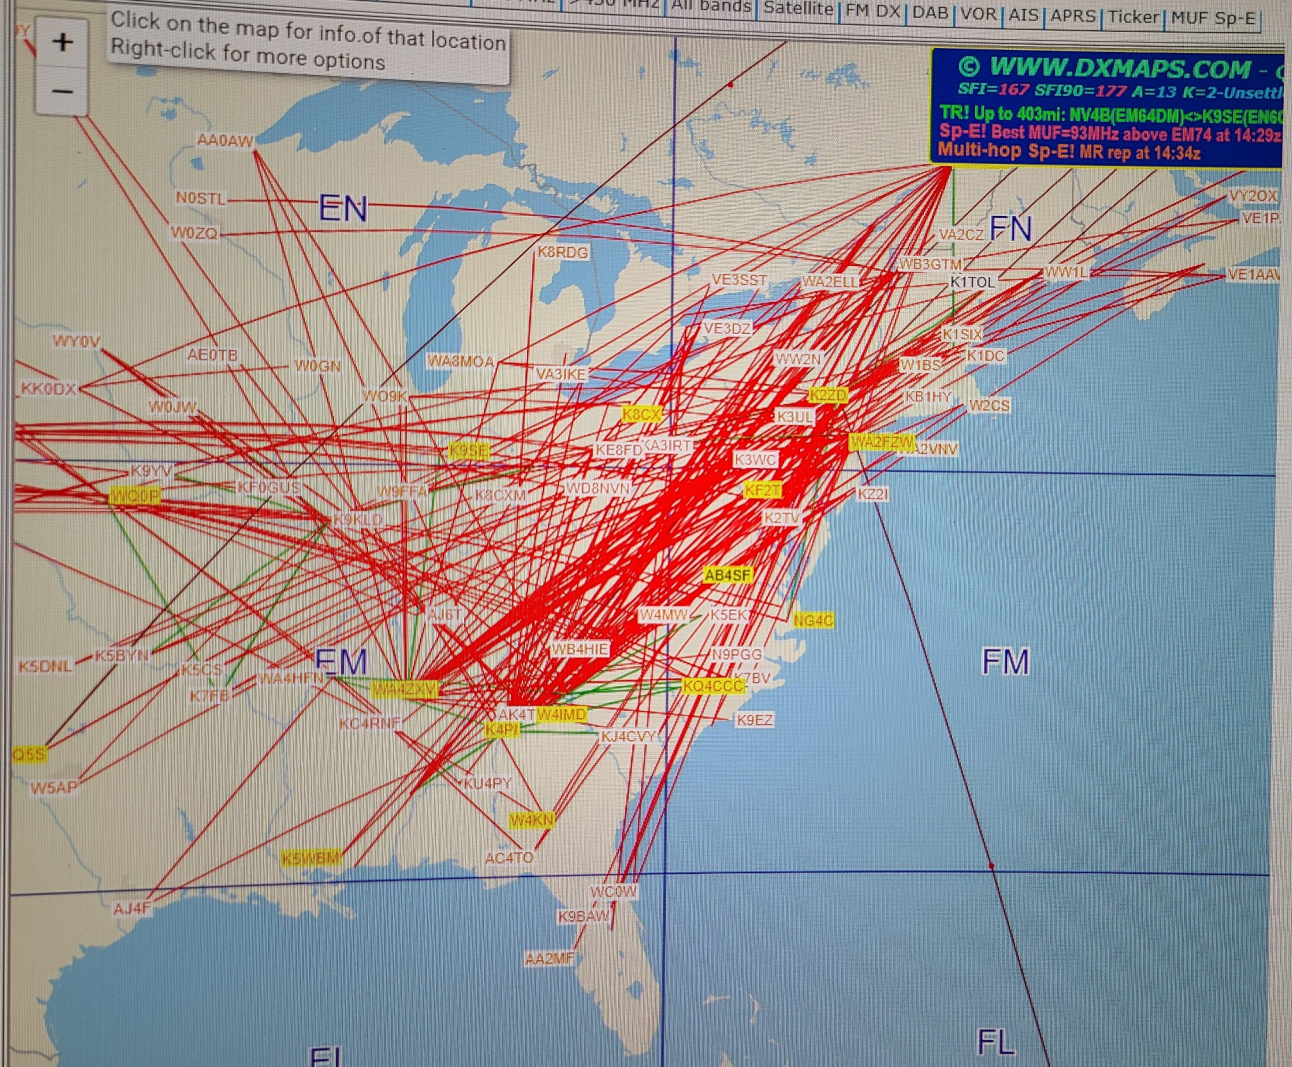

options:
[show/hide](#)

statistics:
 so far we have 112677 spot filters created by our users

Follow us on twitter: [@dxwatch](#)

Listed DX ZONE

Donate

3. WWW.Dxmaps.com

This site is more for 10m and up thru the VHF, UHF, Satellite bands. I personally watch this site closely during the 6m season.

The magic band can surprise us many times throughout the year, but luck has a lot to do with it

4. WWW.NG3K.com (announced DX operations)

This site to me as a Dxer, is valuable for preparing for upcoming Dxpeditions and operations. It give the DX country, dates of activation, the operators, and any pertinent info.